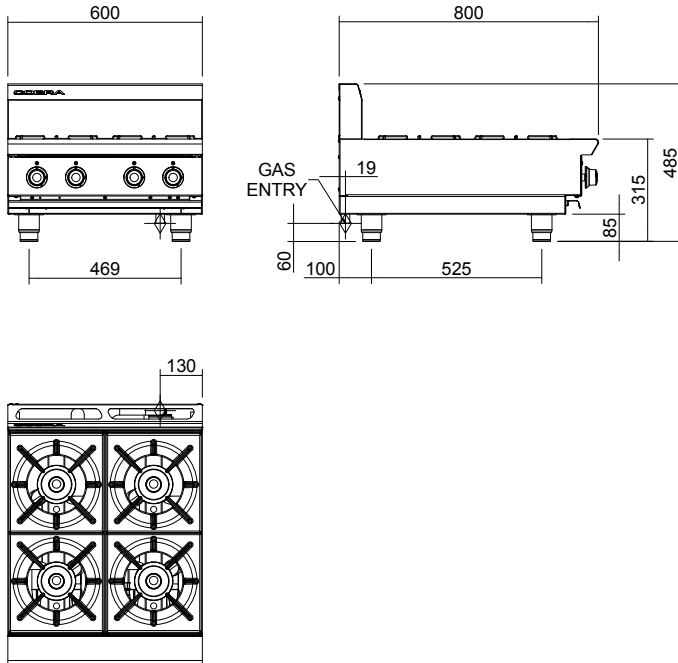

C6D-B

600mm Four Burner Gas Cooktop Bench Model

C6D-B

- Countertop Bench Model
- 600mm wide
- 4 open burners
- 22MJ open burner rating
- Flame failure standard on open burners
- Optional pilot and flame failure on open burners
- Cast iron burners and vitreous enamel potstands
- Adjustable bench feet
- Stainless steel finish

C6D-B

600mm Four Burner Gas Cooktop Bench Model

C6D-B

SPECIFICATIONS

Burners
 Open Burners;
 22MJ/hr, 5.5kW each

Gas power (gross)
 C6D 88MJ/hr, 22kW

Gas connection
 R 3/4 (BSP) male
 130mm from RH side, 20mm from rear, and 60mm from bench

Dimensions
 Width 600mm
 Depth 800mm
 Height 315mm
 Incl. splashback 485mm

Nett weight
 52.5kg

Packing data
 0.51m³, 80.5kg
 Width 710mm
 Depth 955mm
 Height 750mm

Gas types
 Available in Natural gas and LP gas,
 please specify when ordering
 Other gas types on request